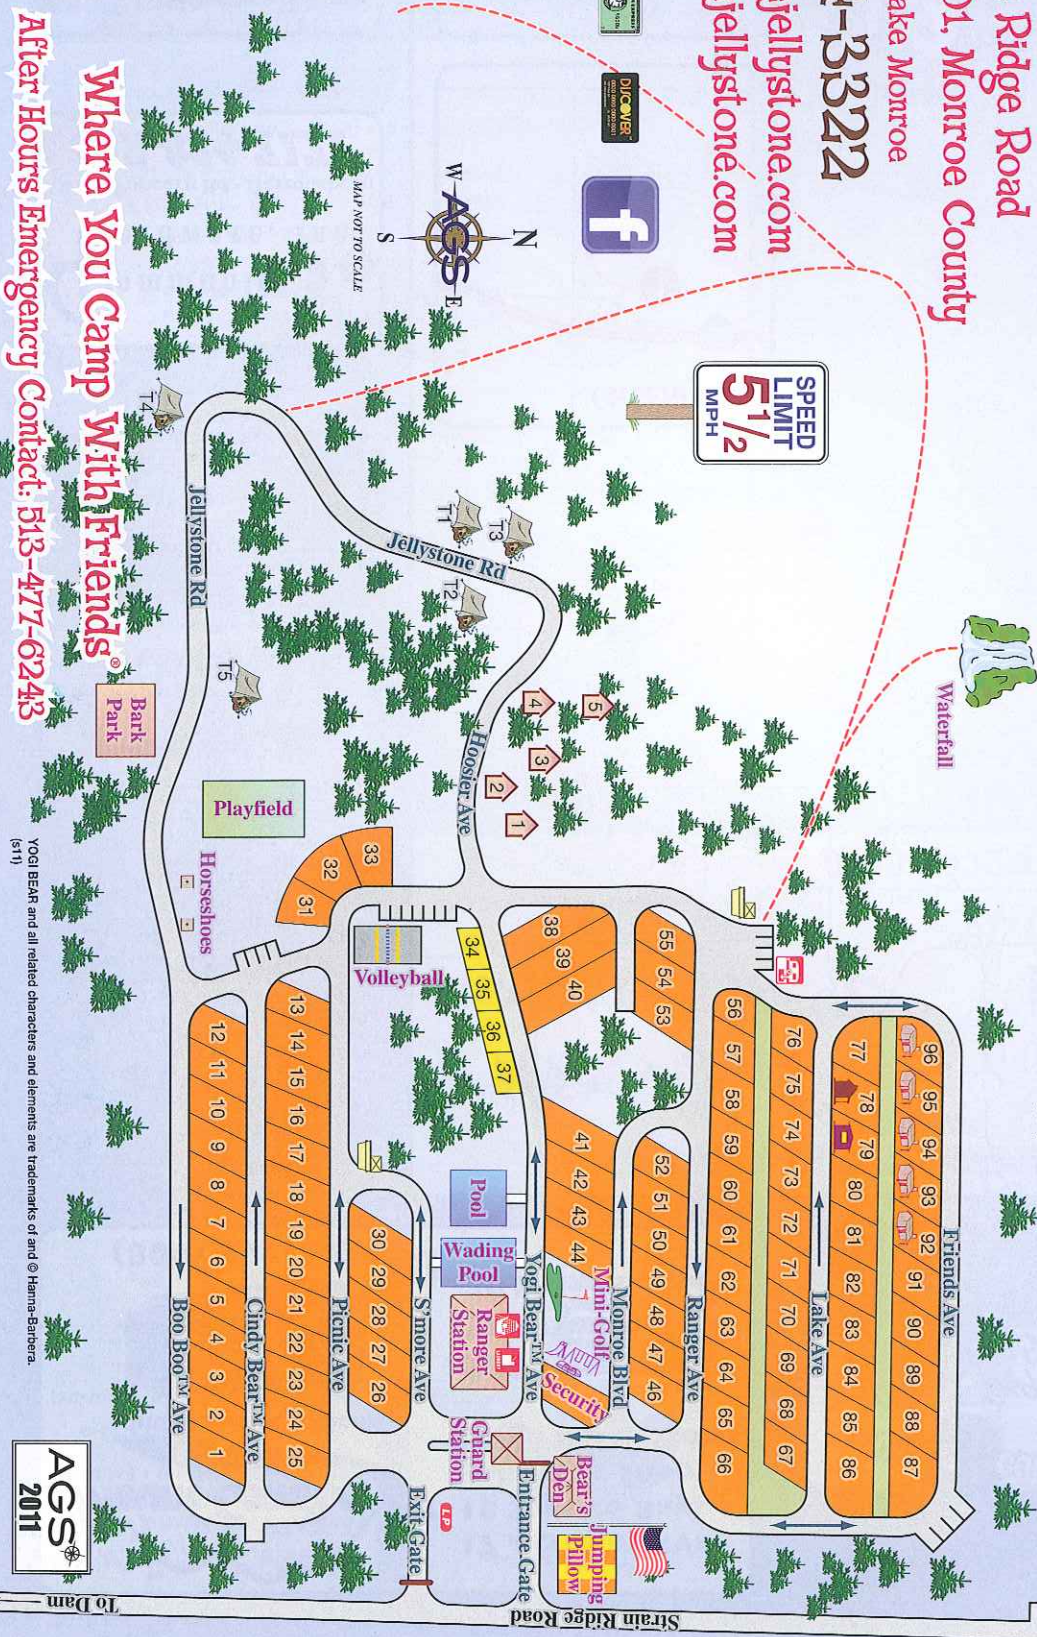

9392 S. Strain Ridge Road  
Bloomington, IN 47401, Monroe County

Minutes from Lake Monroe  
812-824-3322

[www.lakemonrojellystone.com](http://www.lakemonrojellystone.com)  
[info@lakemonrojellystone.com](mailto:info@lakemonrojellystone.com)

### Legend

- W/E/S 30/50 AMP Campsite
- W/E only 30/50 AMP Campsite
- Dumpster
- Dump Station
- Playground
- Laundry
- Showers / Restrooms
- Hiking Trail
- White Pine Cabins
- Hoosier Hideaway Cabins
- Deluxe Lodge with loft
- Deluxe Lodge
- Tent Sites
- Parking

- ### AMENITIES
- |                  |                             |
|------------------|-----------------------------|
| Recreation Area  | Ranger Station              |
| * Jumping Pillow | * Store                     |
| * Horseshoes     | * Comfort Station / Showers |
| * Playground     | * Indoor Pool               |
| * Mini-Golf      | * Suds Station Laundry      |
| * Outdoor Pool   | * Arcade Alley              |
| * Wading Pool    | * Recreation Center         |

Where You Camp With Friends®  
After Hours Emergency Contact: 513-477-6243

Site #: \_\_\_\_\_  
Name: \_\_\_\_\_

YOGI BEAR and all related characters and elements are trademarks of and © Hanna-Barbera. (s11)